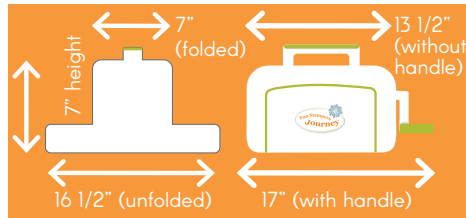

### JOURNEY PLATINUM MACHINE TO-0090

**WEIGHT:** 14.5 lbs.

**DIMENSIONS** →

**INCLUDES:** 1 Magnetic Platform, 1 Embossing Plate, 1 Rubber Mat, 2 Cutting Plates

**MAGNETIC PLATFORM MEASURES:** 9" x 13"

**CUTTING PLATES MEASURE:** 8 5/8" x 12 1/2"