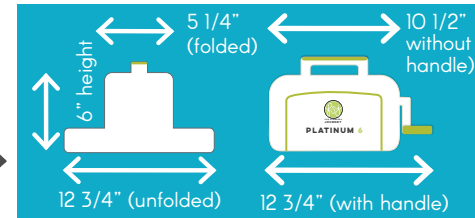

### JOURNEY PLATINUM MACHINE TO-0090

**WEIGHT:** 14.5 lbs.

**DIMENSIONS** →

**INCLUDES:** 1 Magnetic Platform, 1 Embossing Plate, 1 Rubber Mat, 2 Cutting Plates

**MAGNETIC PLATFORM MEASURES:** 9" x 13"

**CUTTING PLATES MEASURE:** 8 5/8" x 12 1/2"

**PLATFORM WIDTH:** 8 1/2"

**WORKS WITH:** All FSJ thin metal dies, all FSJ steel rule dies, embossing folders.

\$119.95

### FSJ PLATINUM 6 MACHINE TO-0153

**WEIGHT:** 8 lbs.

**DIMENSIONS** →

**INCLUDES:** 1 Platform, 1 Embossing Plate, 1 Rubber Mat, 2 Cutting Plates

**PLATFORM MEASURES:** 8 3/4" x 6 1/4"

**CUTTING PLATES MEASURE:** 8 5/8" x 6 1/8"