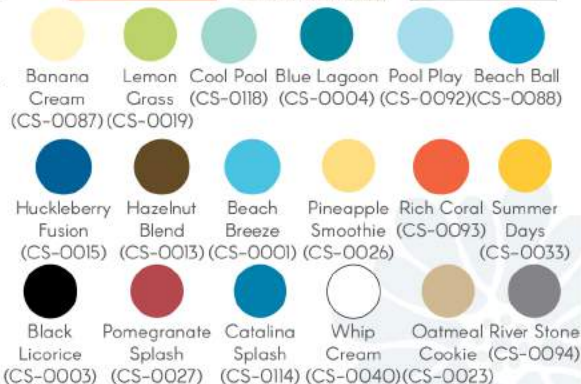

## PARTY POP (PP-0030)

## MYSTIC ROMANCE (PP-0047)

## CHRISTMAS CHEER (PP-0049)

-   
Cranberry Bliss  
(CS-0090)
-   
Kiwi Slice (CS-0016)
-   
Rich Coral (CS-0093)
-   
Whip Cream (CS-0040)
-   
Summer Days (CS-0033)
-   
Sweet Pear (CS-0095)
-   
Lemongrass (CS-0019)

## THROUGH THE YEARS (PP-0060)

-   
Journey Brush Gold (CS-0134)
-   
Mirror Gold (CS-0136)
-   
Journey Brush Silver (CS-0135)
-   
Mirror Silver (CS-0137)
-   
Bubble Gum (CS-0099)
-   
Sweet Berry (CS-0034)
-   
Cranberry Bliss (CS-0090)
-   
Pomegranate Splash (CS-0027)
-   
Sweet Pear (CS-0095)
-   
Lemon Grass (CS-0019)
-   
Pool Play (CS-0092)
-   
Limeade Splash (CS-0020)
-   
Kiwi Slice (CS-0016)
-   
Pretty Amethyst (CS-0028)
-   
Lavender Fusion (CS-0017)
-   
Beach Breeze (CS-0001)
-   
Pineapple Smoothie (CS-0026)
-   
Huckleberry Fusion (CS-0015)
-   
Butter Cream (CS-0006)
-   
Watermelon Fusion (CS-0039)
-   
Candy Apple Red (CS-0007)
-   
Catalina Splash (CS-0114)
-   
Tangerine Fusion (CS-0036)
-   
Turbo Teal (CS-0133)
-   
Whip Cream (CS-0040)
-   
Raspberry Berry (CS-0097)