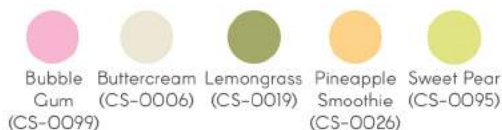

PRINTED PAPER COORDINATING CARDSTOCK

CONFECTIONARY (PP-0028)